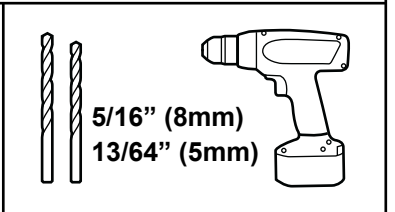

REAR SPLASH GUARDS

JEEP GRAND CHEROKEE

www.mopar.com

1

2